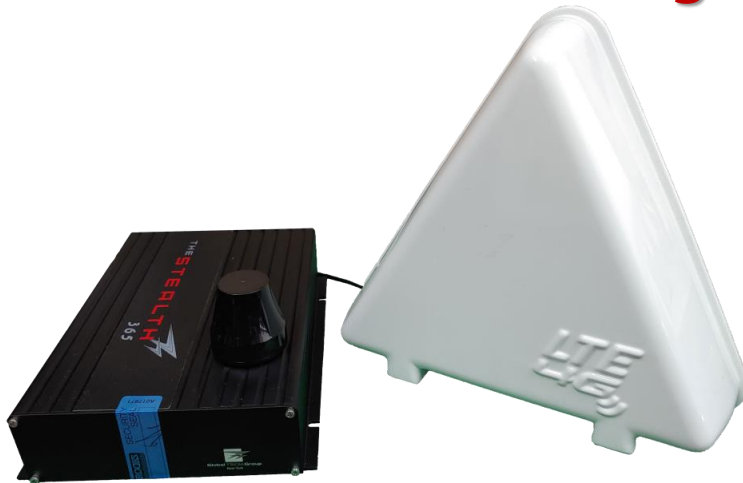

Smartphone, Cell phone Detector with Real Time Remote Monitoring Capability

The Stealth Prison detects illegal cell phone use in prison (jail) in real time 24/7 and notifies you through the PC of the central control center or text messages to supervisor. Because the location of the detected room can be known by ID, prison guards can find cell phones by intensive search in that area. In other words, it is a product that enables practical monitoring even when the guards are not on patrol.

DETECTS

- Cell phones and modems (CDMA450, GSM 900, GSM 1800, 3G)
- Wireless data transmitters (4G, WLAN, BLUETOOTH 2.4 and 5GHz)
- The main purpose of the system is the detection of unauthorized transmission of data in the area of surveillance.

These areas include

- Prisons and correctional facilities
- Exam rooms and testing facilities
- Areas with limited use of cell phones, radios, etc.
- The location finding mode for localizing the source of transmission is available when using special search receiver.

Specifications

- RF
 - Frequency Range: 790-2700 MHz
 - Sensitivity: -90 ~ -75dBm
 - Interfaces: USB, ETHERNET, WLAN
 - Coverage: 10m²~20m²
- The Stealth Prison can be remotely operated via network for group monitoring up to 1000 units.